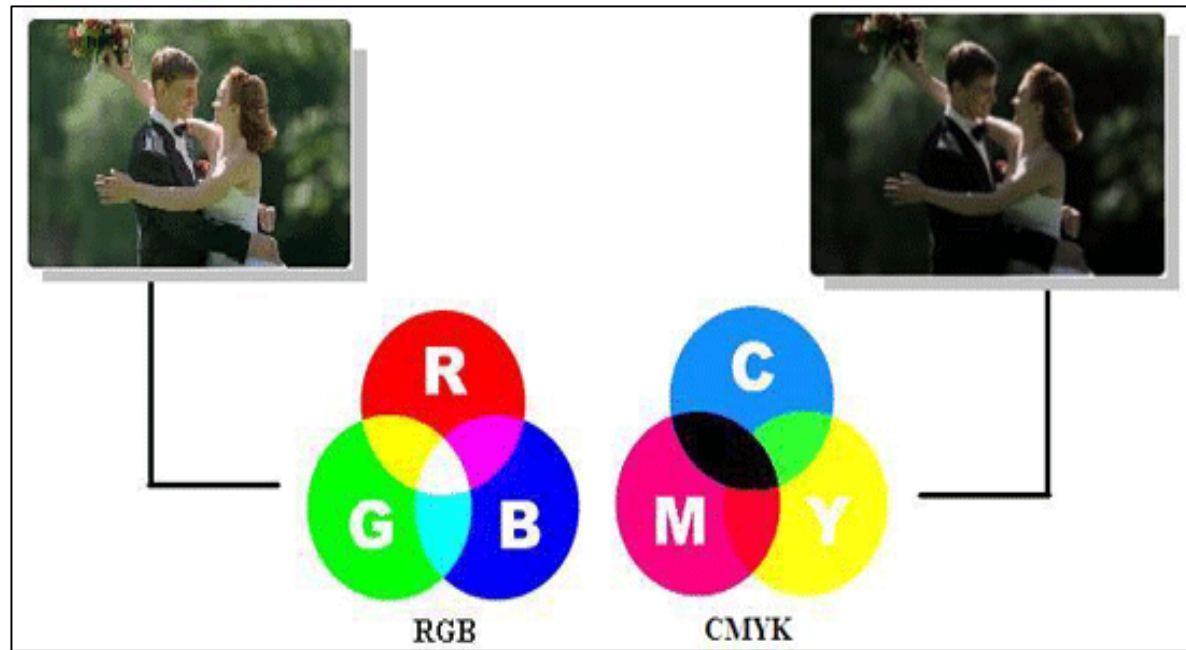

Color Management: Color Mode

CMYK versus RGB