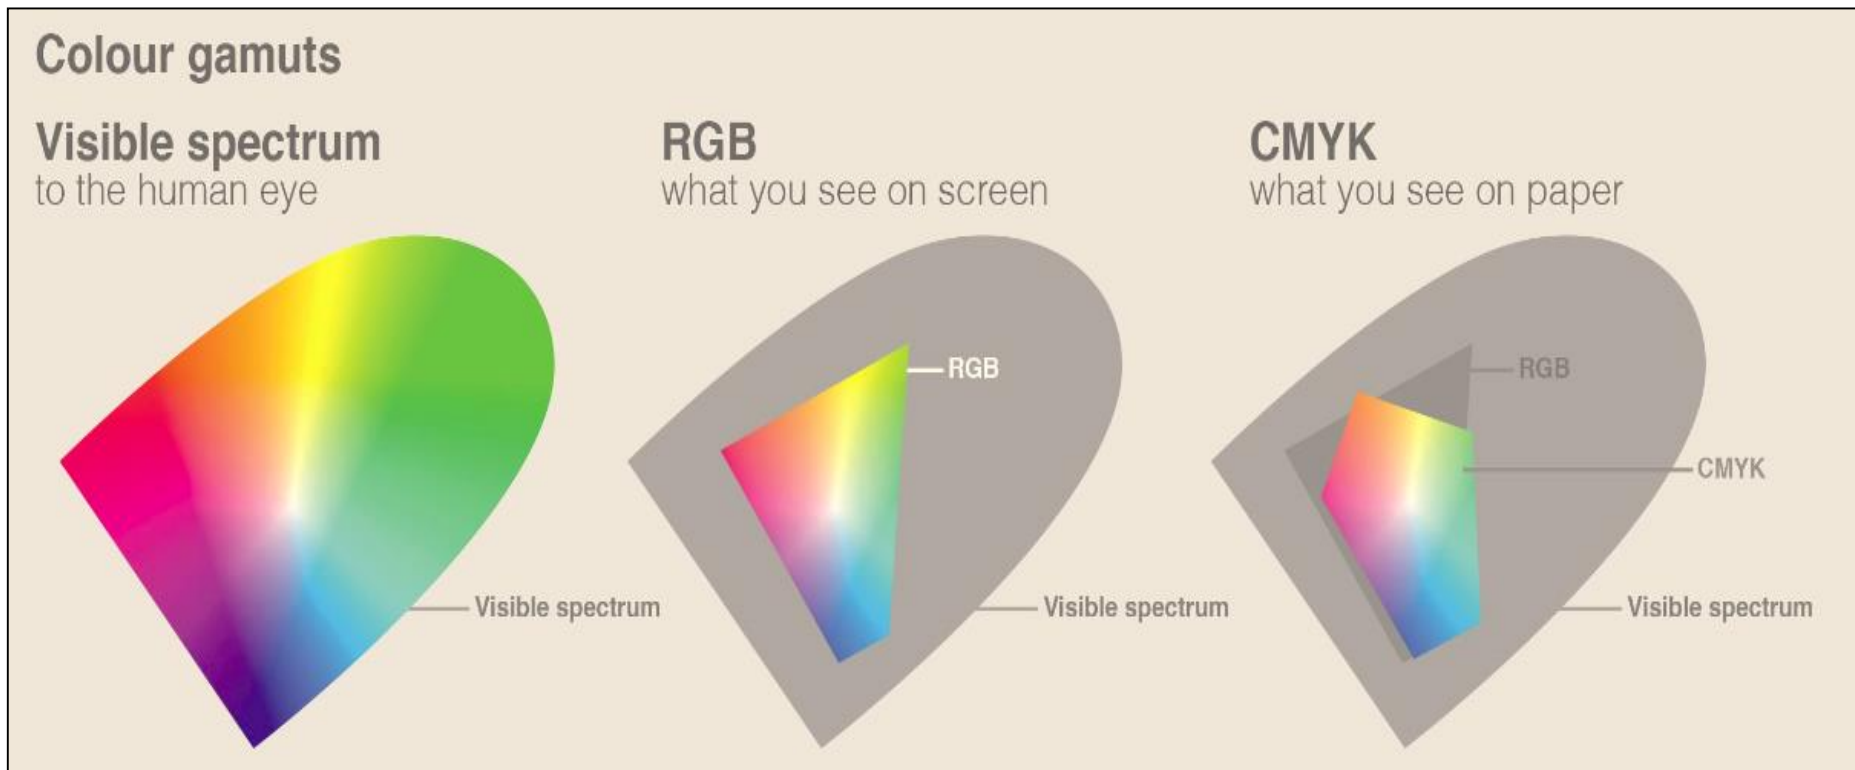

Color Management: Color Mode

CMYK versus RGB